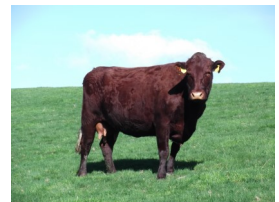

**E.H.
HOLDSTOCK
& Son**

THE ELBRIDGE HERD

Winner of the Large Herd Competition 2016

One of the largest Sussex herds offering a good selection of young bulls and heifers for individual or batch sale.

Naturally finished herd using the following bloodlines:

**Formidable
Premier**

**Endeavour
Monarch**

Captain

Elbridge Polled Captain 1st was awarded best new Registered Bull 2016

Inspections invited and all enquiries welcome:

Elbridge Farm, Sturry, Canterbury, Kent, CT3 4AT