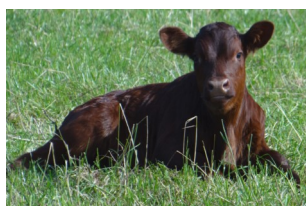

# **THE ELBRIDGE HERD**

**Winner of the Large Herd Competition 2016 & 2017**

**One of the largest Sussex herds offering a good selection of young bulls and heifers for individual or batch sale.**

**Naturally finished herd using the following bloodlines:**

**Formidable  
Premier**

**Endeavour**

**Monarch  
Captain**

**Elbridge Polled Captain 1<sup>st</sup> was awarded best new Registered Bull 2016**

**Inspections invited and all enquiries welcome:**

**Elbridge Farm, Sturry, Canterbury, Kent, CT3 4AT**