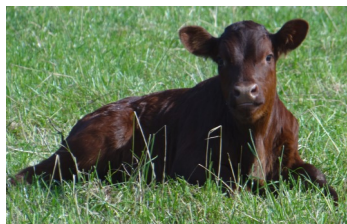

**E.H.
HOLDSTOCK
& Son**

THE ELBRIDGE HERD

**Winner of the Large Herd Competition 2016, 2017 & 2019
And best new registered bull 2016 and 2018**

One of the largest Sussex herds offering a good selection of young bulls and heifers for individual or batch sale.

Naturally finished herd using the following bloodlines:

**General
Premier
Gladiator**

**Monarch
Captain
Endeavour**

Inspections invited and all enquiries welcome:
Elbridge Farm, Sturry, Canterbury, Kent, CT3 4AT