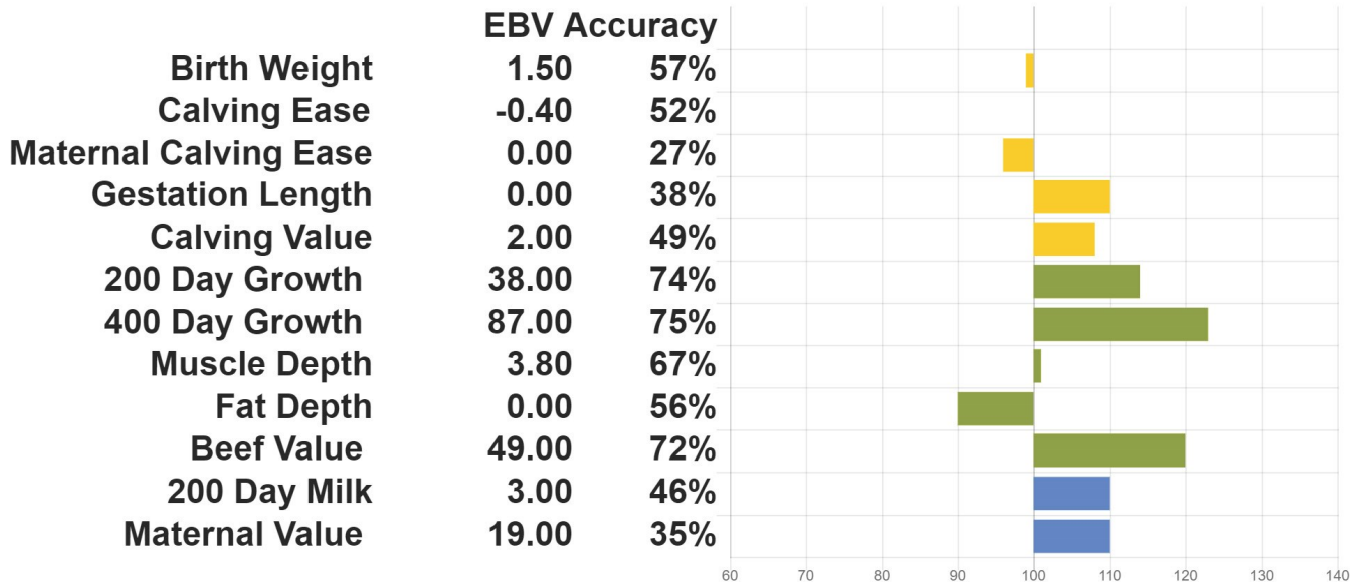

# TROTTENDEN POLL REGENT 1ST 19-1015-P

UK 260343/200587 DoB: 21/02/2019

Paternal GS: Regent 4th of Goldstone 09-1025

Sire: Petworth Regent 11th 13-1263

Paternal GD: Petworth Snowdrop 11th 90163

Maternal GS: Wellington 3rd of Goldstone 05-0037-P

Dam: Trottenden Poll Terpsichore 6th 14-0626-P

Maternal GD: Trottenden Terpsichore 107th 08-0075

LOT:	<b>TROTTENDEN POLL REGENT 1ST</b> UK 260343/200587 Sire: PETWORTH REGENT 11TH UK 263412/200992	DOB: 21/02/2019  Dam: TROTTENDEN UK 260343/400442	
------	---	--	---

Analysis date: 08/01/2021

Adjusted Weights (kg)

100	200	300	400	500	Scanned
168	307	425	538	661	N

Sale Wt(kg)	Withers / Rump Ht (cm)
	Scrotal Circ. (cm)

EBVs are not reported if accuracy values are below the publication criteria