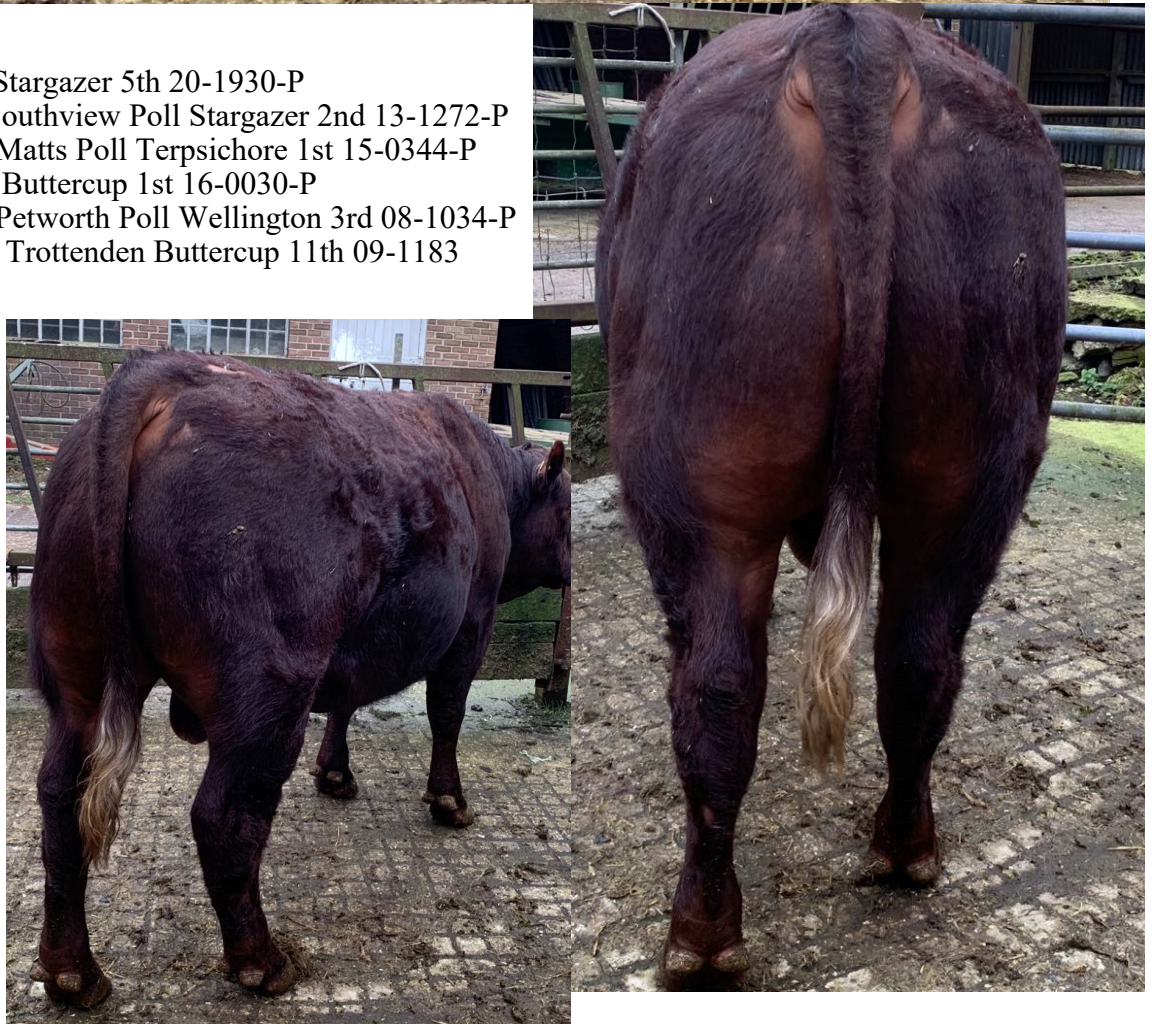

SUSSEX
CATTLE
SOCIETY

2025
PRIVATE SALES
BULL
CATALOGUE

Bowerland Poll Stargazer 13th 23-1353-P

Tag: UK271599 600304 Born: 12/04/2023

Sire: Bowerland Poll Stargazer 5th 20-1930-P
PatGS: Southview Poll Stargazer 2nd 13-1272-P
PatGD: Matts Poll Terpsichore 1st 15-0344-P
Dam: Bowerland Poll Prebble 11th 18-0451-P
MatGS: Petworth Poll Wellington 3rd 08-1034-P
MatGD: Constantia Prebble 1st 06-0482

Bowerland Poll Stargazer 12th 23-1352-P

Tag: UK271599 500296 Born: 16/03/2023

Sire: Bowerland Poll Stargazer 5th 20-1930-P
Paternal Grand Sire: Southview Poll Stargazer 2nd 13-1272-P
Paternal Grand Dam: Matts Poll Terpsichore 1st 15-0344-P
Dam: Bowerland Poll Buttercup 1st 16-0030-P
Maternal Grand Sire: Petworth Poll Wellington 3rd 08-1034-P
Maternal Grand Dam: Trottenden Buttercup 11th 09-1183

Bowerland Poll Stargazer 11th 23-1351-P

Tag: UK271599 300287 Born: 01/03/2023

Sire: Bowerland Poll Stargazer 5th 20-1930-P
PatGS: Southview Poll Stargazer 2nd 13-1272-P
PatGD: Matts Poll Tersichore 1st 15-0344-P
Dam: Bowerland Poll Barmaid 4th 18-0453-P
MatGS: Petworth Poll Wellington 3rd 08-1034-P
MatGD: Chapel Barmaid 2nd 10-0079